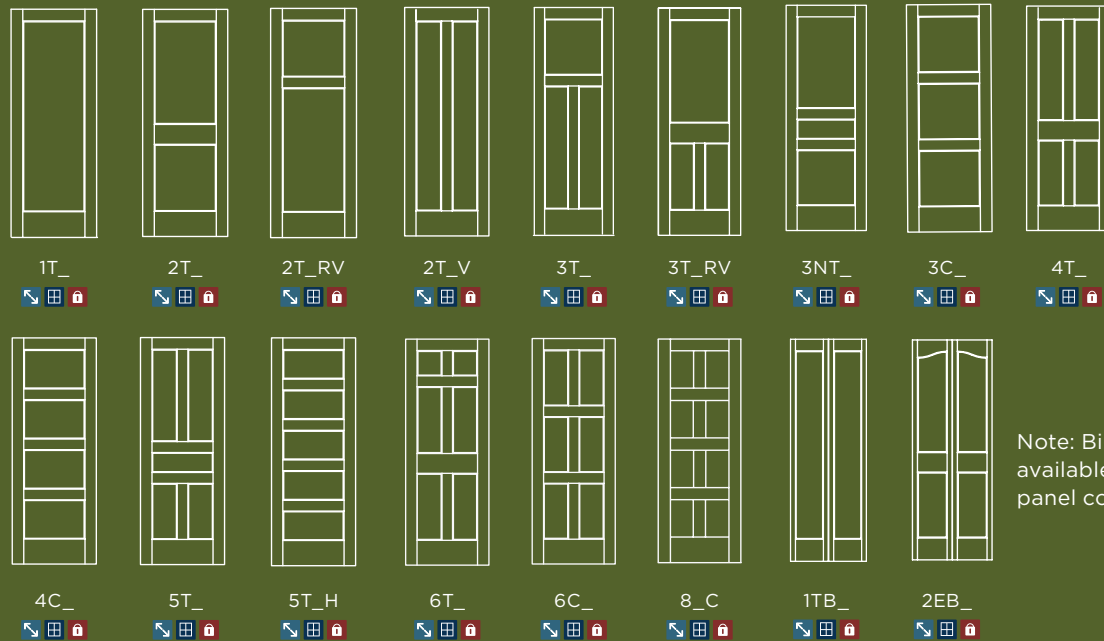

PROFILES AVAILABLE

Bladder Pressed

Single Hip

Double Hip

DESIGNS AVAILABLE

Panel Door

Note: Bi-folds available for all panel configurations

Note: Arch and eyebrow available in all panel configurations