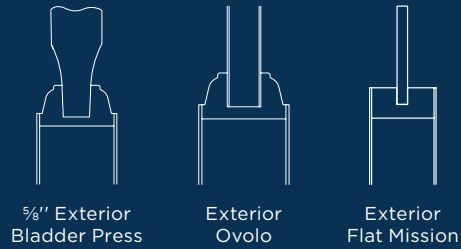

PROFILES AVAILABLE

5/8" Exterior Bladder Press

Exterior Ovolo

Exterior Flat Mission