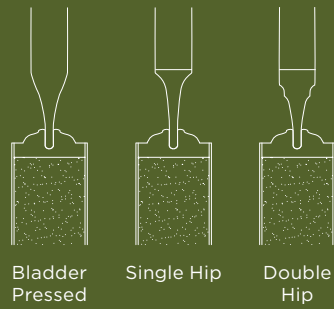

PROFILES AVAILABLE

Bladder Pressed

Single Hip

Double Hip

DESIGNS AVAILABLE

Panel Door

Note: Bi-folds available for all panel configurations

Note: Arch and eyebrow available in all panel configurations