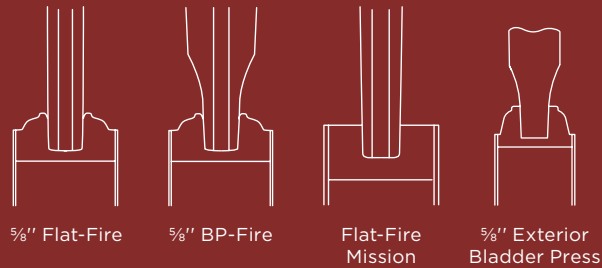

Top rail options:
Arched, Square

More options available!

EXTERIOR/FIRE RATED OPTIONS

Thickness options are 1 3/4" and 2 1/4"

3 PANEL TRADITIONAL

3TM

Top rail options:
Arched, Square

PROFILES AVAILABLE