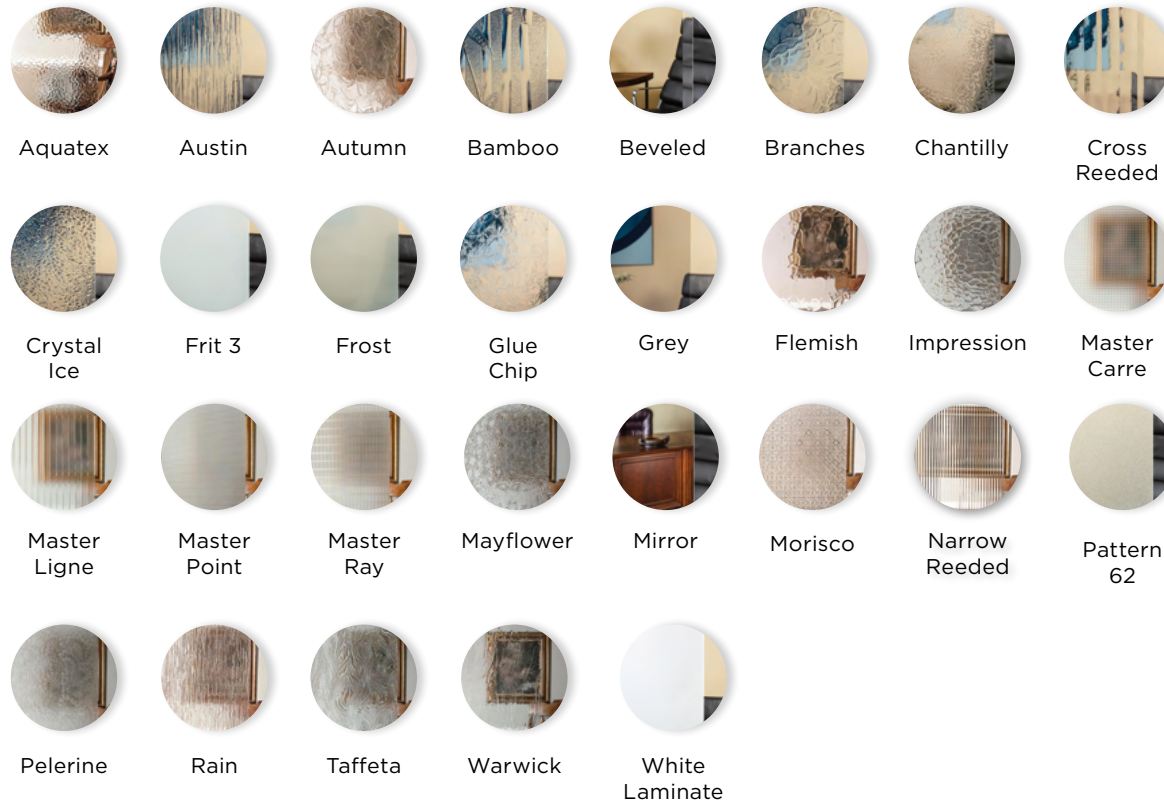

INTERIOR/EXTERIOR GLASS OPTIONS

A variety of glass options are available for interior and exterior doors, including custom etching. Personalize your door by making it one of a kind!

Helpful Hint

Take into consideration what your room will be used for when thinking of glass options.

PATTERN	PRIVACY LEVEL	LIGHT TRANSMISSION
Autumn	High	90%, 88%, 86%
Bamboo	High	87%, 84%
Flemish	Low	90%, 88%, 86%
Frit	High	N/A
Frost	Medium	N/A
Glue Chip	Medium	NPD
Master Carre	Medium	89%, 89%, 89%
Master Ligne	Medium	89%, 88%
Master Point	Medium	89%, 85%
Master Ray	Medium	85%, 85%
Morisco	High	NPD
Taffeta	Medium	90%
White Laminate	High	N/A

GLASS DOORS

Choose one of our standard door layouts or create your own panel and glass combination using any of our glass options.

GLASS OPTIONS

To visualize a custom design, try our Configurator at doorconfig.woodportdoors.com.

Note: not every glass offering is available in full-view lengths

Woodport Doors reserves the right to modify and/or delete any of our glass options.