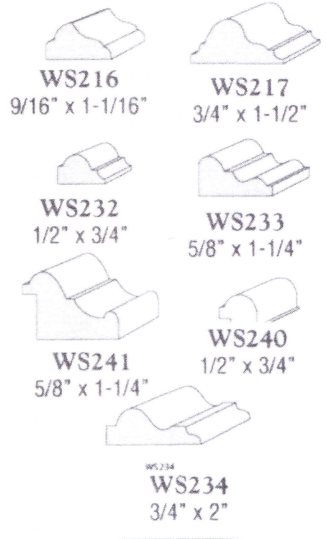

#### BACKBANDS

WS223  
1-1/4" x 1-1/4"

WS230  
15/16" x 1"

WS250  
1-1/8" x 15/16"

WS253  
1-1/8" x 1"

WS256  
1" x 1-1/4"

WS273  
1" x 3/4"

WS291  
1-3/16" x 1-1/4"

WS276  
1-1/4" x 15/16"

#### PICTURE MOULD

WS63  
3/4" x 1-3/4"

CROWN MOULDING

HALF ROUND

- (151) 3/8" x 3/4"
- (152) 1/4" x 1/2"
- (153) 1/2" x 1"
- (154) 3/4" x 1-1/2"
- (155) 1" x 2"
- (156) 1-1/4" x 2-1/2"
- (157) 1-1/2" x 3"

SCREEN MOULD

DOOR STOP

BED MOULD/COVE

NECK MOULDING

QUARTER ROUND

CHAIR RAIL

PANEL CAP

BAR RAIL