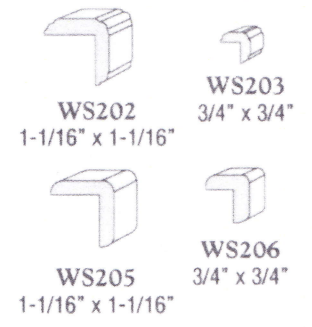

CORNER GUARD