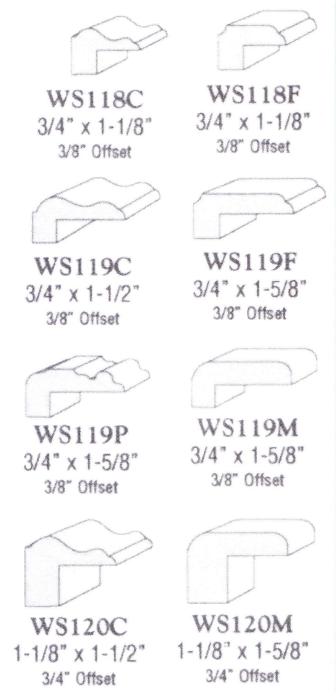

BASE SHOE

LIP MOULD