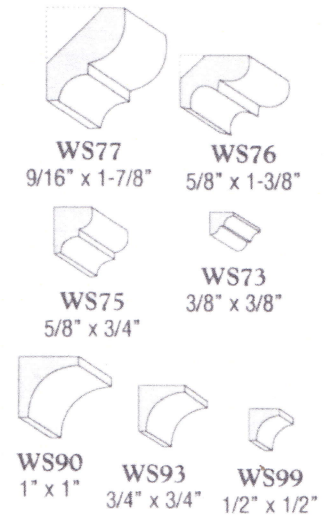

BED MOULD/COVE