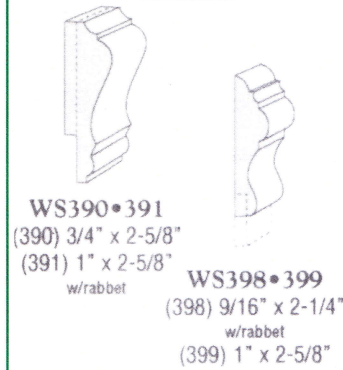

CROWN MOULDING

HALF ROUND

- (151) 3/8" x 3/4"
- (152) 1/4" x 1/2"
- (153) 1/2" x 1"
- (154) 3/4" x 1-1/2"
- (155) 1" x 2"
- (156) 1-1/4" x 2-1/2"
- (157) 1-1/2" x 3"

SCREEN MOULD

DOOR STOP

BED MOULD/COVE

NECK MOULDING

QUARTER ROUND

CHAIR RAIL

PANEL CAP

BAR RAIL

BASE SHOE

LIP MOULD

CORNER GUARD

PANELING

PANELING