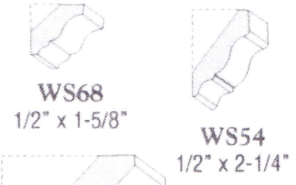

CROWN MOULDING