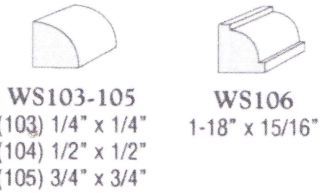

QUARTER ROUND