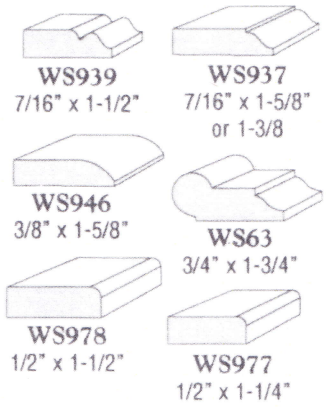

SCREEN MOULD

DOOR STOP